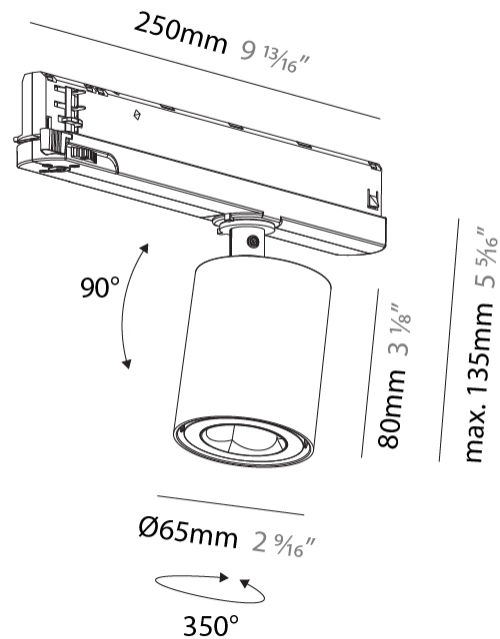

1. To build a product code in our configurator select the specify button on the base model # product page
2. To build a manual product code on this datasheet choose from the options listed below in blue font and add the suffix to the base model #

GENERAL

Series: Oiko Pro
Subseries: Oiko Pro In
Brand: Prolicht
Division: Architectural
Mounting Type: Track
Mounting Location: Ceiling
Subcategory: Spots

PHYSICAL

Shape: Cylinder
Diameter (mm): 65
Diameter (in): 2 ⁹/₁₆
Length (mm): 250
Length (in): 9 ¹³/₁₆
Height (mm): 80
Height (in): 3 ¹/₈
Max. Overall Height (mm): 135
Max. Overall Height (in): 5 ⁵/₁₆
Light Distribution: Adjustable / Direct
Fixture Finish: SSR / BKV / CWI / CRY / HAB / UFT / ITA / RUA / FTG / MYG / LOD / PUS / FRO / FUP / KIA / POP / BLS / SPG / MEY / GOH / GUM / CHC / COM / ABZ / JAG / OBR / MOS / ROR
Holder Finish: WHI / BLK
Fixture Material: Aluminum

ELECTRICAL

Lamp Type: LED
Input Wattage (W): 19
Total Output Wattage (W): 17.3
Dimming: Non-Dimmable / 0-10V Dimming
Driver Included: Yes
Driver Location: Integrated
Driver Type: Constant Current - 120Vac
Driver Class: Class 2
Input Voltage (V): 120

LED

Number of LEDs: 1
Color Temperature (°K): 2700 / 3000 / 3500 / 4000
Max. Delivered Lumen (lm): 1547 / 1665 / 1724 / 1759
Nominal Lumen (lm): 1905 / 2050 / 2123 / 2166
CRI: >90 CRI
Lamp Life (hrs): 50000

OPTICAL

Reflector°: 50

RATINGS AND CERTIFICATIONS

Certified By: CSA Certified to UL and CSA Standards
IP rating: IP20